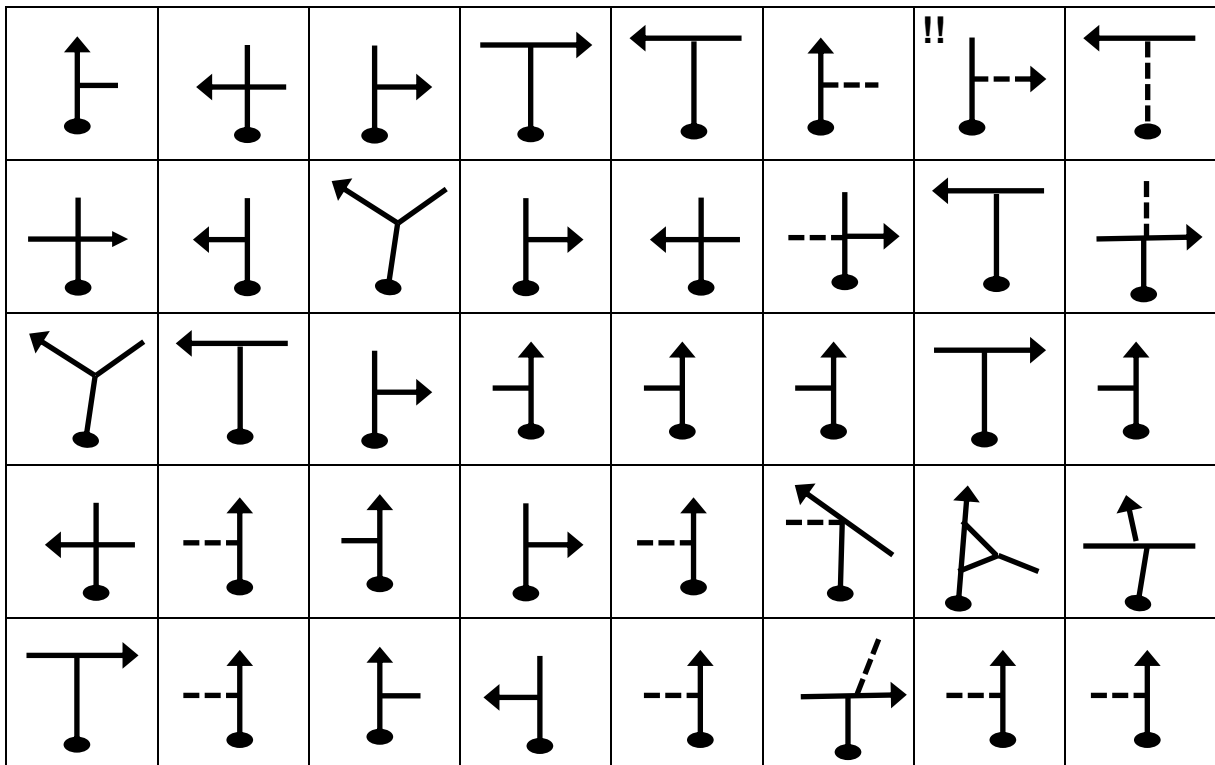

## Regularity A Navigation – Consider All Roads.

From RSA at **117 / 508<sup>3</sup>/<sub>4</sub> 538**

Take the shortest route consistent with the following instructions:

White roads are denoted by: **----- !! = Look!**

NTRs < 0.2mls in length are not included.

Follow these tulip diagrams, left to right, top to bottom.

To RFA @ **117/ 469 576**